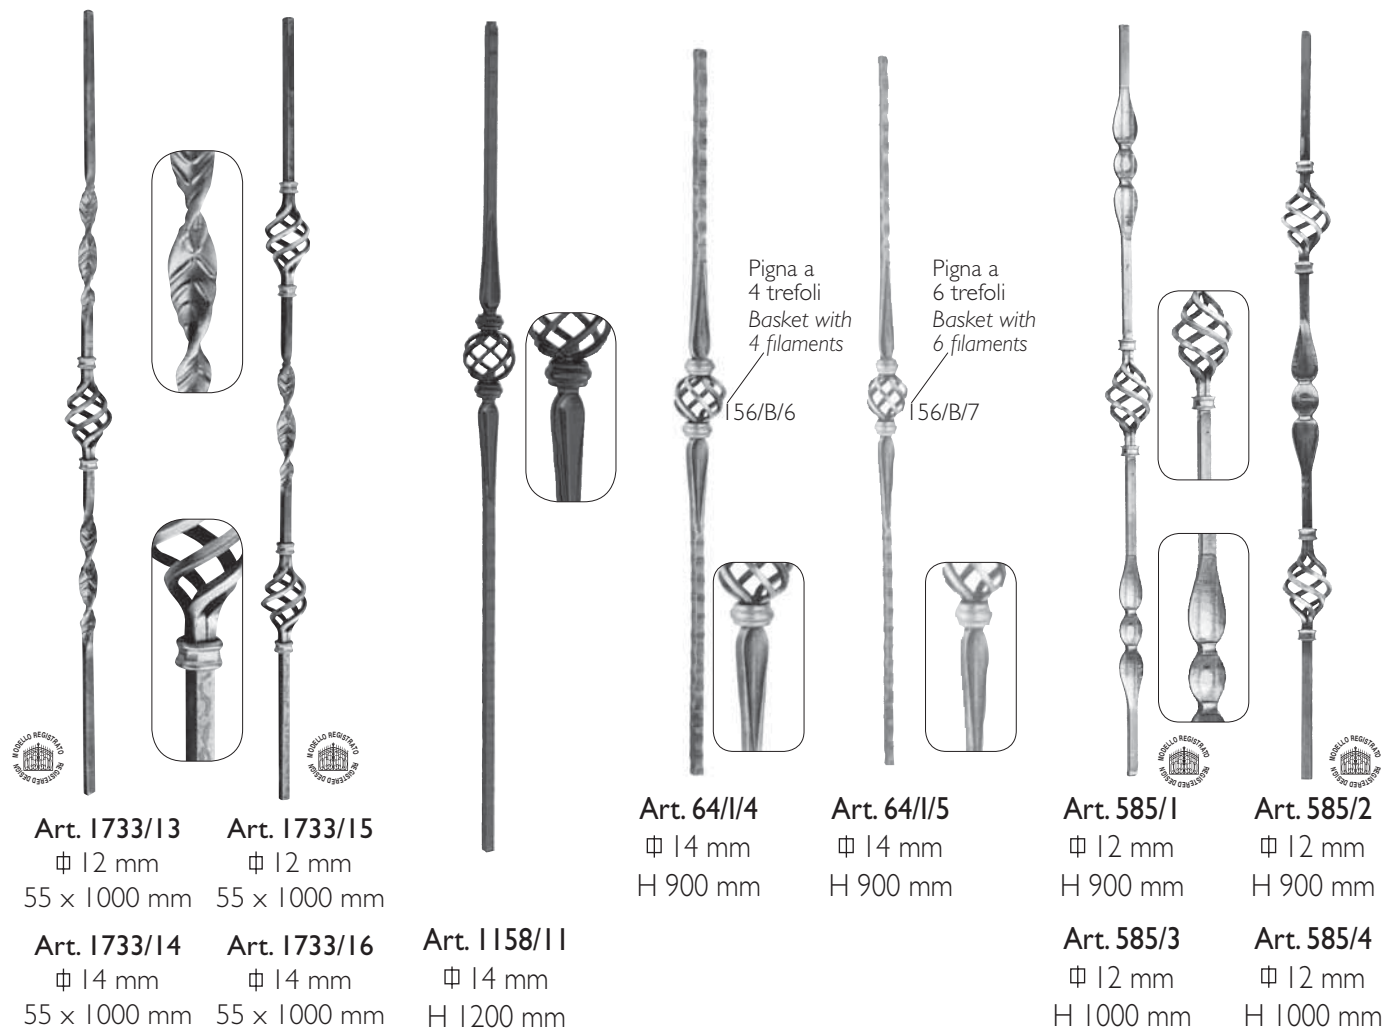

Art. 64/1/4
φ 14 mm
H 900 mm

Art. 64/1/5
φ 14 mm
H 900 mm

Pigna a
4 trefoli
Basket with
4 filaments

156/B/6

Pigna a
6 trefoli
Basket with
6 filaments

156/B/7